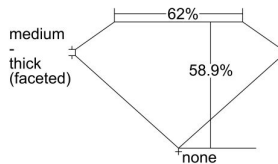

GIA®

FACSIMILE

GIA REPORT 1435122625

Verify this report at GIA.edu

GIA NATURAL DIAMOND DOSSIER®

April 28, 2022
GIA Report Number 1435122625
Shape and Cutting Style ..... Heart Brilliant
Measurements ..... 5.43 x 6.16 x 3.63 mm

GRADING RESULTS

Carat Weight ..... 0.71 carat
Color Grade ..... G
Clarity Grade VVS2

ADDITIONAL GRADING INFORMATION

Polish ..... Excellent
Symmetry ..... Excellent
Fluorescence ..... None
Clarity Characteristics ..... Needle, Pinpoint
Inscription(s): GIA 1435122625

PROPORTIONS

Profile not to actual proportions

GRADING SCALES

GIA COLOR SCALE		GIA CLARITY SCALE	
COLORLESS	D	VERY VERY SLIGHTLY INCLUDED	FLAWLESS
	E		INTERNALLY FLAWLESS
	F		VVS₁
	G		VVS₂
	H		VS₁
	I		VS₂
	J		SI₁
	K		SI₂
	L		I₁
	M		I₂
NEAR COLORLESS	N	SLIGHTLY INCLUDED	I₃
	O		
	P		
	Q		
FAINT	R		
	S		
	T		
	U		
VERT LIGHT	V		
	W		
	X		
	Y		
LIGHT	Z