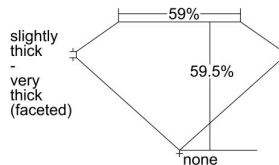

GIA®

FACSIMILE

GIA REPORT 1428963273

Verify this report at GIA.edu

GIA NATURAL DIAMOND DOSSIER®

April 18, 2022
GIA Report Number **1428963273**
Shape and Cutting Style ..... **Pear Brilliant**
Measurements ..... **7.44 x 4.37 x 2.60 mm**

GRADING RESULTS

Carat Weight ..... **0.50 carat**
Color Grade ..... **F**
Clarity Grade **S11**

ADDITIONAL GRADING INFORMATION

Polish ..... **Excellent**
Symmetry ..... **Very Good**
Fluorescence ..... **Faint**
Clarity Characteristics ..... **Feather**
Inscription(s): GIA 1428963273

PROPORTIONS

Profile not to actual proportions

GRADING SCALES

GIA COLOR SCALE		GIA CLARITY SCALE			
COLORLESS	D	VERY VERY SLIGHTLY INCLUDED	FLAWLESS		
	E		INTERNALLY FLAWLESS		
	F		VVS₁		
	G		VVS₂		
	H		VS₁		
	I		VS₂		
	NEAR COLORLESS	J	VERY SLIGHTLY INCLUDED	S1₁	
		K		S1₂	
		L		I₁	
		FAINT	M	SLIGHTLY INCLUDED	I₂
N			I₃		
O					
VERT LIGHT	P		INCLUDED		
	Q				
	R				
	S				
	T				
	U				
LIGHT	V				
	W				
	X				
	Y				
	Z