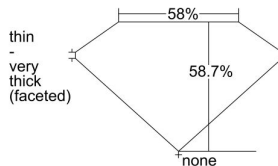

GIA®

FACSIMILE

GIA REPORT 1428790941

Verify this report at GIA.edu

GIA NATURAL DIAMOND DOSSIER®

April 04, 2022
GIA Report Number 1428790941
Shape and Cutting Style ..... Heart Brilliant
Measurements ..... 5.27 x 6.27 x 3.68 mm

GRADING RESULTS

Carat Weight ..... 0.71 carat
Color Grade ..... G
Clarity Grade VS1

ADDITIONAL GRADING INFORMATION

Polish ..... Excellent
Symmetry ..... Very Good
Fluorescence ..... None
Clarity Characteristics ..... Feather, Cloud
Inscription(s): GIA 1428790941

PROPORTIONS

Profile not to actual proportions

GRADING SCALES

GIA COLOR SCALE		GIA CLARITY SCALE	
COLORLESS	D	VERY VERY SLIGHTLY INCLUDED	FLAWLESS
	E		INTERNALLY FLAWLESS
	F		VVS₁
	G		VVS₂
	H		VS₁
	I		VS₂
	J		SI₁
	K		SI₂
	L		I₁
	M		I₂
NEAR COLORLESS	N	SLIGHTLY INCLUDED	I₃
	O		
	P		
	Q		
FAINT	R		
	S		
	T		
	U		
VERT LIGHT	V		
	W		
	X		
	Y		
LIGHT	Z