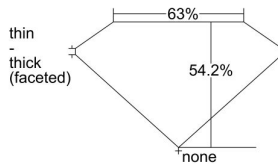

GIA®

FACSIMILE

GIA REPORT 1425951360

Verify this report at GIA.edu

GIA NATURAL DIAMOND DOSSIER®

April 22, 2022
GIA Report Number 1425951360
Shape and Cutting Style ..... Heart Brilliant
Measurements ..... 5.03 x 5.49 x 2.98 mm

GRADING RESULTS

Carat Weight ..... 0.50 carat
Color Grade ..... D
Clarity Grade VVS2

ADDITIONAL GRADING INFORMATION

Polish ..... Excellent
Symmetry ..... Very Good
Fluorescence ..... None
Clarity Characteristics ..... Needle
Inscription(s): GIA 1425951360

PROPORTIONS

Profile not to actual proportions

GRADING SCALES

GIA COLOR SCALE		GIA CLARITY SCALE			
COLORLESS	D	VERY VERY SLIGHTLY INCLUDED	FLAWLESS		
	E		INTERNALLY FLAWLESS		
	F	VERY SLIGHTLY INCLUDED	VVS₁		
	G		VVS₂		
	H		VS₁		
	NEAR COLORLESS	I	SLIGHTLY INCLUDED	VS₂	
		J		SI₁	
		FAINT	K	INCLUDED	SI₂
			L		I₁
			M		I₂
VERT LIGHT	N	LIGHT	I₃		
	O				
	P				
	Q				
	R				
	S				
	T				
LIGHT	U				
	V				
	W				
	X				
Y					
Z