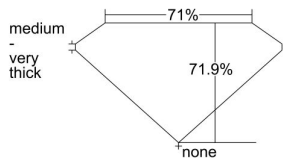

GIA®

FACSIMILE

GIA REPORT 1423459744

Verify this report at GIA.edu

GIA NATURAL DIAMOND DOSSIER®

February 24, 2022
GIA Report Number 1423459744
Shape and Cutting Style ..... Square Modified Brilliant
Measurements ..... 4.75 x 4.74 x 3.40 mm

GRADING RESULTS

Carat Weight ..... 0.70 carat
Color Grade ..... G
Clarity Grade SI1

ADDITIONAL GRADING INFORMATION

Polish ..... Excellent
Symmetry ..... Good
Fluorescence ..... Faint
Clarity Characteristics..... Crystal, Cavity
Inscription(s): GIA 1423459744

PROPORTIONS

Profile not to actual proportions

GRADING SCALES

GIA COLOR SCALE		GIA CLARITY SCALE			
COLORLESS	D	VERY VERY SLIGHTLY INCLUDED	FLAWLESS		
	E		INTERNALLY FLAWLESS		
	F		VVS₁		
	NEAR COLORLESS	G	VERY SLIGHTLY INCLUDED	VVS₂	
		H		VS₁	
		FAINT	I	SLIGHTLY INCLUDED	VS₂
			J		SI₁
	K		SI₂		
	LIGHT		L	INCLUDED	I₁
			M		I₂
N			I₃		
O					
P					
Q					
R