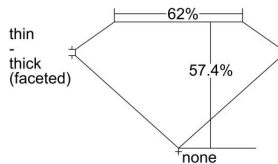

GIA®

FACSIMILE

GIA REPORT 1419262270

Verify this report at GIA.edu

GIA NATURAL DIAMOND DOSSIER®

November 16, 2021
GIA Report Number 1419262270
Shape and Cutting Style ..... Heart Brilliant
Measurements ..... 4.45 x 5.27 x 3.02 mm

GRADING RESULTS

Carat Weight ..... 0.40 carat
Color Grade ..... D
Clarity Grade SI1

ADDITIONAL GRADING INFORMATION

Polish ..... Excellent
Symmetry ..... Very Good
Fluorescence ..... None
Clarity Characteristics ..... Crystal
Inscription(s): GIA 1419262270

PROPORTIONS

Profile not to actual proportions

GRADING SCALES

GIA COLOR SCALE		GIA CLARITY SCALE			
COLORLESS	D	VERY VERY SLIGHTLY INCLUDED	FLAWLESS		
	E		INTERNALLY FLAWLESS		
	F	VERY SLIGHTLY INCLUDED	VVS₁		
	G		VVS₂		
	H		VS₁		
	NEAR COLORLESS	I	SLIGHTLY INCLUDED	VS₂	
		J		SI₁	
		FAINT	K	INCLUDED	SI₂
			L		I₁
			M		I₂
VERT LIGHT	N	INCLUDED	I₃		
	O				
	P				
	Q				
	R				
LIGHT	S				
	T				
	U				
	V				
	W				
	X				
Y					
Z