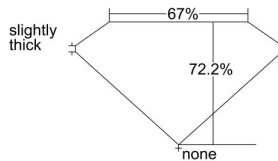

GIA®

FACSIMILE

GIA REPORT 1419097144

Verify this report at GIA.edu

GIA NATURAL DIAMOND DOSSIER®

December 03, 2021
GIA Report Number 1419097144
Shape and Cutting Style ..... Square Modified Brilliant
Measurements ..... 4.99 x 4.93 x 3.56 mm

GRADING RESULTS

Carat Weight ..... 0.70 carat
Color Grade ..... F
Clarity Grade VS1

ADDITIONAL GRADING INFORMATION

Polish ..... Excellent
Symmetry ..... Good
Fluorescence ..... None
Clarity Characteristics ..... Crystal, Cloud, Pinpoint
Inscription(s): GIA 1419097144

PROPORTIONS

Profile not to actual proportions

GRADING SCALES

GIA COLOR SCALE		GIA CLARITY SCALE				
COLORLESS	D	VERY VERY SLIGHTLY INCLUDED	FLAWLESS			
	E		INTERNALLY FLAWLESS			
	F		VVS₁			
	NEAR COLORLESS	G	VERY SLIGHTLY INCLUDED	VVS₂		
		H		VS₁		
		FAINT	I	SLIGHTLY INCLUDED	VS₂	
			J		SI₁	
			LIGHT	K	INCLUDED	SI₂
	L	I₁				
	M	I₂				
N	I₃					
O						
P						
Q						
R						
S						
T						
U						
V						
W						
X						
Y						
Z