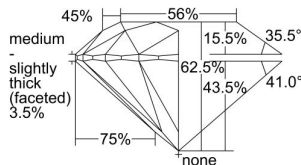

GIA®

FACSIMILE

GIA REPORT 1418263421

Verify this report at GIA.edu

GIA NATURAL DIAMOND DOSSIER®

November 15, 2021
GIA Report Number 1418263421
Shape and Cutting Style ..... Round Brilliant
Measurements ..... 4.27 - 4.29 x 2.67 mm

GRADING RESULTS

Carat Weight ..... 0.30 carat
Color Grade ..... E
Clarity Grade SI2
Cut Grade ..... Excellent

ADDITIONAL GRADING INFORMATION

Polish ..... Excellent
Symmetry ..... Excellent
Fluorescence ..... None
Clarity Characteristics ..... Cloud
Inscription(s): GIA 1418263421

PROPORTIONS

Profile to actual proportions