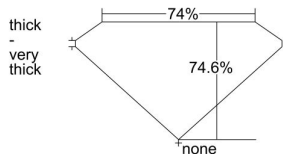

GIA®

FACSIMILE

GIA REPORT 1409693560

Verify this report at GIA.edu

GIA NATURAL DIAMOND DOSSIER®

October 29, 2021
GIA Report Number 1409693560
Shape and Cutting Style ..... Square Modified Brilliant
Measurements ..... 4.92 x 4.87 x 3.63 mm

GRADING RESULTS

Carat Weight ..... 0.80 carat
Color Grade ..... E
Clarity Grade SI1

ADDITIONAL GRADING INFORMATION

Polish ..... Excellent
Symmetry ..... Very Good
Fluorescence ..... None
Clarity Characteristics ..... Crystal, Cloud
Inspection(s): GIA 1409693560

PROPORTIONS

Profile not to actual proportions

GRADING SCALES

GIA COLOR SCALE		GIA CLARITY SCALE			
COLORLESS	D	VERY VERY SLIGHTLY INCLUDED	FLAWLESS		
	E		INTERNALLY FLAWLESS		
	F		VVS₁		
	NEAR COLORLESS	G	VERY SLIGHTLY INCLUDED	VVS₂	
		H		VS₁	
		FAINT	I	SLIGHTLY INCLUDED	VS₂
			J		SI₁
	K		SI₂		
	VERT LIGHT		L	INCLUDED	I₁
			M		I₂
N			I₃		
O					
P					
Q					
R					
LIGHT	S				
	T				
	U				
	V				
W					
X					
Y					
Z