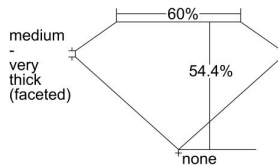

GIA®

FACSIMILE

GIA REPORT 1409616596

Verify this report at GIA.edu

GIA NATURAL DIAMOND DOSSIER®

October 22, 2021
GIA Report Number **1409616596**
Shape and Cutting Style ..... **Heart Brilliant**
Measurements ..... **4.27 x 4.78 x 2.60 mm**

GRADING RESULTS

Carat Weight ..... **0.31 carat**
Color Grade ..... **E**
Clarity Grade **S12**

ADDITIONAL GRADING INFORMATION

Polish ..... **Excellent**
Symmetry ..... **Very Good**
Fluorescence ..... **None**
Clarity Characteristics ..... **Feather, Cloud, Crystal**
Inscription(s): **GIA 1409616596**

PROPORTIONS

Profile not to actual proportions

GRADING SCALES

GIA COLOR SCALE		GIA CLARITY SCALE			
COLORLESS	D	VERY VERY SLIGHTLY INCLUDED	FLAWLESS		
	E		INTERNALLY FLAWLESS		
	F	VERY SLIGHTLY INCLUDED	VVS₁		
	G		VVS₂		
	H		VS₁		
	NEAR COLORLESS	I	SLIGHTLY INCLUDED	VS₂	
		J		S1₁	
		FAINT	K	INCLUDED	S1₂
			L		I₁
			M		I₂
VERT LIGHT	N	LIGHT	I₃		
	O				
	P				
	Q				
	R