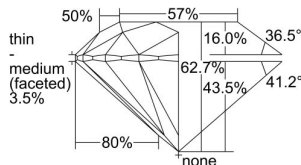

GIA®

FACSIMILE

GIA REPORT 1409358954

Verify this report at GIA.edu

GIA NATURAL DIAMOND DOSSIER®

September 16, 2021
GIA Report Number 1409358954
Shape and Cutting Style ..... Round Brilliant
Measurements ..... 4.31 - 4.33 x 2.71 mm

GRADING RESULTS

Carat Weight ..... 0.31 carat
Color Grade ..... D
Clarity Grade VVS2
Cut Grade ..... Excellent

ADDITIONAL GRADING INFORMATION

Polish ..... Excellent
Symmetry ..... Excellent
Fluorescence ..... Faint
Clarity Characteristics ..... Cloud, Pinpoint
Inscription(s): GIA 1409358954

PROPORTIONS

Profile to actual proportions

GRADING SCALES

GIA COLOR SCALE	GIA CLARITY SCALE	GIA CUT SCALE
COLOURLESS	FLAWLESS	EXCELLENT
D	INTERNALLY FLAWLESS	
E	VVS₁	VERY GOOD
F		
G	VVS₂	
H	VS₁	GOOD
I		
J	VS₂	
K	SI₁	FAIR
L		
M	SI₂	
N	I₁	POOR
O		
P	I₂	
Q	I₃	
R		
S		
T		
U		
V		
W		
X		
Y		
Z