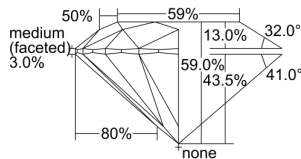

GIA®

FACSIMILE

GIA REPORT 1408973804

Verify this report at GIA.edu

GIA NATURAL DIAMOND DOSSIER®

November 30, 2021
GIA Report Number 1408973804
Shape and Cutting Style ..... Round Brilliant
Measurements ..... 4.61 - 4.62 x 2.72 mm

GRADING RESULTS

Carat Weight ..... 0.35 carat
Color Grade ..... J
Clarity Grade VVS1
Cut Grade ..... Excellent

ADDITIONAL GRADING INFORMATION

Polish ..... Excellent
Symmetry ..... Excellent
Fluorescence ..... None
Clarity Characteristics ..... Cloud, Chip
Inscription(s): GIA 1408973804

PROPORTIONS

Profile to actual proportions

GRADING SCALES

GIA COLOR SCALE	GIA CLARITY SCALE	GIA CUT SCALE	
D	FLAWLESS	EXCELLENT	
E	INTERNALLY FLAWLESS		
F		VVS₁	VERY GOOD
G	VVS₂		
H	VS₁	GOOD	
I	VS₂		
J	SI₁	FAIR	
K	SI₂		
L	I₁	POOR	
M			
N			
O	I₂		
P			
Q	I₃		
R			
S			
T			
U			
V			
W			
X			
Y			
Z