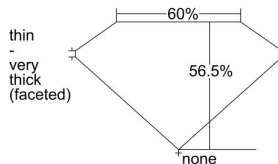

GIA®

FACSIMILE

GIA REPORT 1408914357

Verify this report at GIA.edu

GIA NATURAL DIAMOND DOSSIER®

October 22, 2021
GIA Report Number **1408914357**
Shape and Cutting Style ..... **Heart Brilliant**
Measurements ..... **4.59 x 5.22 x 2.95 mm**

GRADING RESULTS

Carat Weight ..... **0.41 carat**
Color Grade ..... **F**
Clarity Grade **VS1**

ADDITIONAL GRADING INFORMATION

Polish ..... **Excellent**
Symmetry ..... **Very Good**
Fluorescence ..... **Faint**
Clarity Characteristics..... **Crystal, Feather, Needle, Pinpoint**
Inscription(s): **GIA 1408914357**

PROPORTIONS

Profile not to actual proportions

GRADING SCALES

GIA COLOR SCALE		GIA CLARITY SCALE			
COLORLESS	D	VERY VERY SLIGHTLY INCLUDED	FLAWLESS		
	E		INTERNALLY FLAWLESS		
	F	VERY SLIGHTLY INCLUDED	VVS₁		
	G		VVS₂		
	H		VS₁		
	NEAR COLORLESS	I	SLIGHTLY INCLUDED	VS₂	
		J		SI₁	
		FAINT	K	INCLUDED	SI₂
			L		I₁
	M		I₂		
VERT LIGHT	N		INCLUDED	I₃	
	O				
	P				
	Q				
LIGHT	R				
	S				
	T				
	U				
	V				
	Z