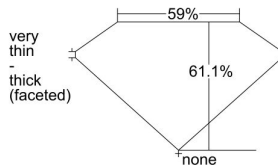

GIA®

FACSIMILE

GIA REPORT 1408679894

Verify this report at GIA.edu

GIA NATURAL DIAMOND DOSSIER®

October 05, 2021
GIA Report Number 1408679894
Shape and Cutting Style ..... Pear Brilliant
Measurements ..... 6.21 x 3.74 x 2.28 mm

GRADING RESULTS

Carat Weight ..... 0.30 carat
Color Grade ..... E
Clarity Grade VS2

ADDITIONAL GRADING INFORMATION

Polish ..... Very Good
Symmetry ..... Good
Fluorescence ..... Faint
Clarity Characteristics ..... Crystal, Cavity
Inscription(s): GIA 1408679894

PROPORTIONS

Profile not to actual proportions

GRADING SCALES

GIA COLOR SCALE		GIA CLARITY SCALE		
COLORLESS	D	VERY VERY SLIGHTLY INCLUDED	FLAWLESS	
	E		INTERNALLY FLAWLESS	
	F		VVS₁	
	G		VVS₂	
	NEAR COLORLESS	H	VERY SLIGHTLY INCLUDED	VS₁
		I		VS₂
		J	SLIGHTLY INCLUDED	S₁
		K		S₂
	FAINT	L	INCLUDED	I₁
		M		I₂
N		I₃		
O				
P				
Q				
VERT LIGHT	R			
	S			
	T			
	U			
	V			
	W			
LIGHT	X			
	Y			
	Z