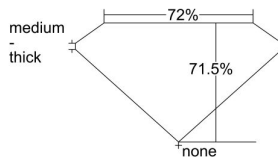

GIA®

FACSIMILE

GIA REPORT 1408548713

Verify this report at GIA.edu

GIA NATURAL DIAMOND DOSSIER®

September 25, 2021
GIA Report Number **1408548713**
Shape and Cutting Style ..... **Square Modified Brilliant**
Measurements ..... **3.79 x 3.74 x 2.68 mm**

GRADING RESULTS

Carat Weight ..... **0.32 carat**
Color Grade ..... **D**
Clarity Grade **S11**

ADDITIONAL GRADING INFORMATION

Polish ..... **Excellent**
Symmetry ..... **Good**
Fluorescence ..... **None**
Clarity Characteristics ..... **Crystal, Cloud**
Inscription(s): **GIA 1408548713**

PROPORTIONS

Profile not to actual proportions

GRADING SCALES

GIA COLOR SCALE		GIA CLARITY SCALE			
COLORLESS	D	VERY VERY SLIGHTLY INCLUDED	FLAWLESS		
	E		INTERNALLY FLAWLESS		
	F	VERY SLIGHTLY INCLUDED	VVS₁		
	G		VVS₂		
	H		VS₁		
	NEAR COLORLESS	I	SLIGHTLY INCLUDED	VS₂	
		J		S1₁	
		FAINT	K	INCLUDED	S1₂
			L		I₁
			M		I₂
N			I₃		
VERT LIGHT	O	LIGHT			
	P				
	Q				
	R				
	S				
	T				
LIGHT	U				
	V				
	W				
	X				
Y					
Z