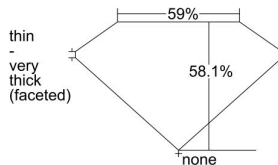

GIA®

FACSIMILE

GIA REPORT 1408431898

Verify this report at GIA.edu

GIA NATURAL DIAMOND DOSSIER®

October 18, 2021
GIA Report Number 1408431898
Shape and Cutting Style ..... Heart Brilliant
Measurements ..... 4.41 x 5.14 x 2.98 mm

GRADING RESULTS

Carat Weight ..... 0.40 carat
Color Grade ..... E
Clarity Grade VS2

ADDITIONAL GRADING INFORMATION

Polish ..... Excellent
Symmetry ..... Good
Fluorescence ..... None
Clarity Characteristics..... Feather, Cavity
Inscription(s): GIA 1408431898

PROPORTIONS

Profile not to actual proportions

GRADING SCALES

GIA COLOR SCALE		GIA CLARITY SCALE	
COLORLESS	D	VERY VERY SLIGHTLY INCLUDED	FLAWLESS
	E		INTERNALLY FLAWLESS
	F		VVS₁
	G		VVS₂
	H		VS₁
	I		VS₂
	J		SI₁
	K		SI₂
	L		I₁
	M		I₂
NEAR COLORLESS	N	SLIGHTLY INCLUDED	I₃
	O		
	P		
	Q		
FAINT	R		
	S		
	T		
	U		
VERT LIGHT	V		
	W		
	X		
	Y		
LIGHT	Z