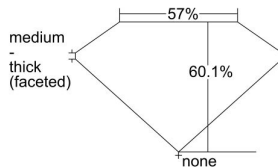

GIA®

FACSIMILE

GIA REPORT 1407643720

Verify this report at GIA.edu

GIA NATURAL DIAMOND DOSSIER®

October 01, 2021
GIA Report Number **1407643720**
Shape and Cutting Style ..... **Pear Brilliant**
Measurements ..... **6.25 x 3.68 x 2.21 mm**

GRADING RESULTS

Carat Weight ..... **0.30 carat**
Color Grade ..... **D**
Clarity Grade **VS2**

ADDITIONAL GRADING INFORMATION

Polish ..... **Excellent**
Symmetry ..... **Very Good**
Fluorescence ..... **Faint**
Clarity Characteristics ..... **Crystal**
Inscription(s): **GIA 1407643720**

PROPORTIONS

Profile not to actual proportions

GRADING SCALES

GIA COLOR SCALE		GIA CLARITY SCALE			
COLORLESS	D	VERY VERY SLIGHTLY INCLUDED	FLAWLESS		
	E		INTERNALLY FLAWLESS		
	F		VVS₁		
	G		VVS₂		
	NEAR COLORLESS	H	VERY SLIGHTLY INCLUDED	VS₁	
		I		VS₂	
		FAINT	J	SLIGHTLY INCLUDED	SI₁
			K		SI₂
	L		I₁		
	M		I₂		
N	I₃				
O					
VERT LIGHT	P	INCLUDED			
	Q				
	R				
	S				
	T				
	U				
	V				
LIGHT	W				
	X				
	Y				
	Z