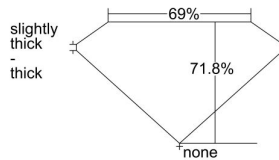

GIA®

FACSIMILE

GIA REPORT 1407324398

Verify this report at GIA.edu

GIA NATURAL DIAMOND DOSSIER®

September 15, 2021
GIA Report Number **1407324398**
Shape and Cutting Style ..... **Square Modified Brilliant**
Measurements ..... **3.73 x 3.67 x 2.64 mm**

GRADING RESULTS

Carat Weight ..... **0.31 carat**
Color Grade ..... **F**
Clarity Grade **VS1**

ADDITIONAL GRADING INFORMATION

Polish ..... **Excellent**
Symmetry ..... **Very Good**
Fluorescence ..... **Faint**
Clarity Characteristics..... **Feather, Pinpoint, Needle**
Inscription(s): **GIA 1407324398**

PROPORTIONS

Profile not to actual proportions

GRADING SCALES

GIA COLOR SCALE		GIA CLARITY SCALE			
COLORLESS	D	VERY VERY SLIGHTLY INCLUDED	FLAWLESS		
	E		INTERNALLY FLAWLESS		
	F	VERY SLIGHTLY INCLUDED	VS₁		
	G		VS₂		
	H		VS₁		
	NEAR COLORLESS	I	SLIGHTLY INCLUDED	SI₁	
		J		SI₂	
		FAINT	K	INCLUDED	I₁
			L		I₂
			M		I₃
VERT LIGHT	N		NOT GRADED		
	O				
	P				
	Q				
	R				
LIGHT	S				
	T				
	U				
	V				
	W				
X					
Y					
Z