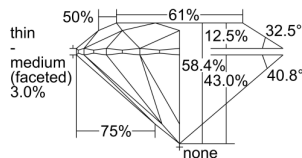

GIA®

FACSIMILE

GIA REPORT 1405715736

Verify this report at GIA.edu

GIA NATURAL DIAMOND DOSSIER®

October 07, 2021
GIA Report Number 1405715736
Shape and Cutting Style ..... Round Brilliant
Measurements ..... 5.19 - 5.22 x 3.04 mm

GRADING RESULTS

Carat Weight ..... 0.50 carat
Color Grade ..... H
Clarity Grade VS2
Cut Grade ..... Excellent

ADDITIONAL GRADING INFORMATION

Polish ..... Excellent
Symmetry ..... Excellent
Fluorescence ..... Faint
Clarity Characteristics ..... Feather, Cavity
Inscription(s): GIA 1405715736

PROPORTIONS

Profile to actual proportions

GRADING SCALES

GIA COLOR SCALE	GIA CLARITY SCALE	GIA CUT SCALE	
D	FLAWLESS	EXCELLENT	
E	INTERNALLY FLAWLESS		
F		VVS₁	VERY GOOD
G	VVS₂		
H	VS₁	GOOD	
I	VS₂		
J	SI₁	FAIR	
K	SI₂		
L	I₁	POOR	
M	I₂		
N	I₃		
O			
P			
Q			
R			
S			
T			
U			
V			
W			
X			
Y			
Z