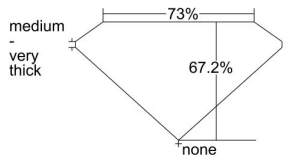

GIA®

FACSIMILE

GIA REPORT 1405622194

Verify this report at GIA.edu

GIA NATURAL DIAMOND DOSSIER®

October 01, 2021
GIA Report Number 1405622194
Shape and Cutting Style ..... Square Modified Brilliant
Measurements ..... 3.72 x 3.70 x 2.49 mm

GRADING RESULTS

Carat Weight ..... 0.30 carat
Color Grade ..... D
Clarity Grade SI1

ADDITIONAL GRADING INFORMATION

Polish ..... Very Good
Symmetry ..... Good
Fluorescence ..... None
Clarity Characteristics ..... Cloud
Inscription(s): GIA 1405622194

PROPORTIONS

Profile not to actual proportions

GRADING SCALES

GIA COLOR SCALE		GIA CLARITY SCALE			
COLORLESS	D	VERY VERY SLIGHTLY INCLUDED	FLAWLESS		
	E		INTERNALLY FLAWLESS		
	F	VERY SLIGHTLY INCLUDED	VVS₁		
	G		VVS₂		
	H		VS₁		
	NEAR COLORLESS	I	SLIGHTLY INCLUDED	VS₂	
		J		SI₁	
		FAINT	K	INCLUDED	SI₂
			L		I₁
			M		I₂
VERT LIGHT	N	LIGHT	I₃		
	O				
	P				
	Q				
	R