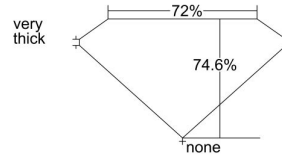

GIA®

FACSIMILE

GIA REPORT 1405587486

Verify this report at GIA.edu

GIA NATURAL DIAMOND DOSSIER®

October 20, 2021
GIA Report Number 1405587486
Shape and Cutting Style ..... Square Modified Brilliant
Measurements ..... 4.71 x 4.65 x 3.47 mm

GRADING RESULTS

Carat Weight ..... 0.70 carat
Color Grade ..... H
Clarity Grade SI1

ADDITIONAL GRADING INFORMATION

Polish ..... Excellent
Symmetry ..... Good
Fluorescence ..... Faint
Clarity Characteristics ..... Feather
Inscription(s): GIA 1405587486

PROPORTIONS

Profile not to actual proportions

GRADING SCALES

GIA COLOR SCALE		GIA CLARITY SCALE			
COLORLESS	D	VERY VERY SLIGHTLY INCLUDED	FLAWLESS		
	E		INTERNALLY FLAWLESS		
	F	VERY SLIGHTLY INCLUDED	VVS₁		
	G		VVS₂		
	H		VS₁		
	NEAR COLORLESS	I	SLIGHTLY INCLUDED	VS₂	
		J		SI₁	
		FAINT	K	INCLUDED	SI₂
			L		I₁
			M		I₂
VERT LIGHT	N	LIGHT	I₃		
	O				
	P				
	Q				
	R