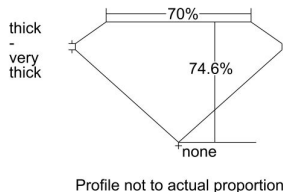

GIA®

FACSIMILE

GIA REPORT 1405321392

Verify this report at GIA.edu

GIA NATURAL DIAMOND DOSSIER®

September 13, 2021
GIA Report Number 1405321392
Shape and Cutting Style ..... Square Modified Brilliant
Measurements ..... 5.05 x 4.89 x 3.65 mm

GRADING RESULTS

Carat Weight ..... 0.80 carat
Color Grade ..... J
Clarity Grade VS2

ADDITIONAL GRADING INFORMATION

Polish ..... Excellent
Symmetry ..... Excellent
Fluorescence ..... None
Clarity Characteristics ..... Crystal
Inscription(s): GIA 1405321392

PROPORTIONS

GRADING SCALES

GIA COLOR SCALE		GIA CLARITY SCALE			
COLORLESS	D	VERY VERY SLIGHTLY INCLUDED	FLAWLESS		
	E		INTERNALLY FLAWLESS		
	F	VERY SLIGHTLY INCLUDED	VVS₁		
	G		VVS₂		
	H		VS₁		
	NEAR COLORLESS	I	SLIGHTLY INCLUDED	VS₂	
		J		SI₁	
		FAINT	K	INCLUDED	SI₂
			L		I₁
			M		I₂
VERT LIGHT	N	LIGHT	I₃		
	O				
	P				
	Q				
	R				
	S				
	T