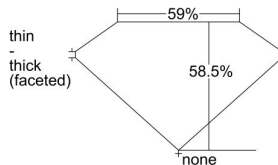

GIA®

FACSIMILE

GIA REPORT 1403420264

Verify this report at GIA.edu

GIA NATURAL DIAMOND DOSSIER®

September 20, 2021
GIA Report Number 1403420264
Shape and Cutting Style ..... Heart Brilliant
Measurements ..... 4.13 x 4.89 x 2.86 mm

GRADING RESULTS

Carat Weight ..... 0.33 carat
Color Grade ..... H
Clarity Grade VS2

ADDITIONAL GRADING INFORMATION

Polish ..... Excellent
Symmetry ..... Very Good
Fluorescence ..... Faint
Clarity Characteristics ..... Feather
Inscription(s): GIA 1403420264

PROPORTIONS

Profile not to actual proportions

GRADING SCALES

GIA COLOR SCALE		GIA CLARITY SCALE			
COLORLESS	D	VERY VERY SLIGHTLY INCLUDED	FLAWLESS		
	E		INTERNALLY FLAWLESS		
	F	VERY SLIGHTLY INCLUDED	VVS₁		
	G		VVS₂		
	H		VS₁		
	NEAR COLORLESS	I	SLIGHTLY INCLUDED	VS₂	
		J		SI₁	
		FAINT	K	INCLUDED	SI₂
			L		I₁
			M		I₂
VERT LIGHT	N	LIGHT	I₃		
	O				
	P				
	Q				
	R