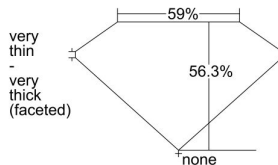

GIA®

FACSIMILE

GIA REPORT 1403412866

Verify this report at GIA.edu

GIA NATURAL DIAMOND DOSSIER®

October 14, 2021
GIA Report Number 1403412866
Shape and Cutting Style ..... Heart Brilliant
Measurements ..... 4.50 x 5.42 x 3.05 mm

GRADING RESULTS

Carat Weight ..... 0.46 carat
Color Grade ..... E
Clarity Grade SI1

ADDITIONAL GRADING INFORMATION

Polish ..... Excellent
Symmetry ..... Good
Fluorescence ..... None
Clarity Characteristics ..... Feather, Crystal
Inspection(s): GIA 1403412866

PROPORTIONS

Profile not to actual proportions

GRADING SCALES

GIA COLOR SCALE		GIA CLARITY SCALE			
COLORLESS	D	VERY VERY SLIGHTLY INCLUDED	FLAWLESS		
	E		INTERNALLY FLAWLESS		
	F		VVS₁		
	G		VVS₂		
	NEAR COLORLESS	H	VERY SLIGHTLY INCLUDED	VS₁	
		I		VS₂	
		FAINT	J	SLIGHTLY INCLUDED	SI₁
			K		SI₂
	L		I₁		
	M		I₂		
N	I₃				
O					
VERT LIGHT	P	INCLUDED			
	Q				
	R				
	S				
	T				
	U				
	V				
	W				
LIGHT	X				
	Y				
	Z