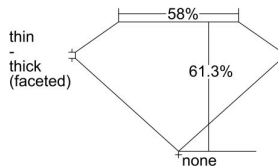

GIA®

FACSIMILE

GIA REPORT 1403272261

Verify this report at GIA.edu

GIA NATURAL DIAMOND DOSSIER®

September 07, 2021
GIA Report Number 1403272261
Shape and Cutting Style ..... Pear Brilliant
Measurements ..... 6.67 x 4.11 x 2.52 mm

GRADING RESULTS

Carat Weight ..... 0.40 carat
Color Grade ..... D
Clarity Grade VVS2

ADDITIONAL GRADING INFORMATION

Polish ..... Excellent
Symmetry ..... Very Good
Fluorescence ..... Faint
Clarity Characteristics..... Cloud, Needle, Pinpoint, Cavity
Inscription(s): GIA 1403272261

PROPORTIONS

Profile not to actual proportions

GRADING SCALES

GIA COLOR SCALE		GIA CLARITY SCALE			
COLORLESS	D	VERY VERY SLIGHTLY INCLUDED	FLAWLESS		
	E		INTERNALLY FLAWLESS		
	F	VERY SLIGHTLY INCLUDED	VVS₁		
	G		VVS₂		
	H		VS₁		
	NEAR COLORLESS	I	SLIGHTLY INCLUDED	VS₂	
		J		SI₁	
		FAINT	K	INCLUDED	SI₂
			L		I₁
			M		I₂
VERT LIGHT	N	INCLUDED	I₃		
	O				
	P				
	Q				
	R				
LIGHT	S				
	T				
	U				
	V				
	W				
	X				
	Y				
	Z