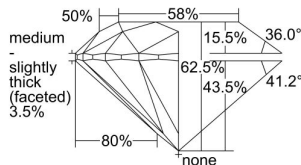

GIA®

FACSIMILE

GIA REPORT 1399357255

Verify this report at GIA.edu

GIA NATURAL DIAMOND DOSSIER®

August 09, 2021
GIA Report Number 1399357255
Shape and Cutting Style ..... Round Brilliant
Measurements ..... 4.39 - 4.41 x 2.75 mm

GRADING RESULTS

Carat Weight ..... 0.32 carat
Color Grade I
Clarity Grade VVS2
Cut Grade ..... Excellent

ADDITIONAL GRADING INFORMATION

Polish ..... Excellent
Symmetry ..... Excellent
Fluorescence ..... Faint
Clarity Characteristics ..... Cloud, Indented Natural
Inscription(s): GIA 1399357255

PROPORTIONS

Profile to actual proportions