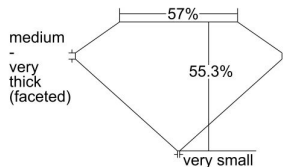

GIA®

FACSIMILE

GIA REPORT 1399290393

Verify this report at GIA.edu

GIA NATURAL DIAMOND DOSSIER®

August 03, 2021
GIA Report Number 1399290393
Shape and Cutting Style ..... Heart Brilliant
Measurements ..... 3.97 x 4.71 x 2.60 mm

GRADING RESULTS

Carat Weight ..... 0.29 carat
Color Grade ..... E
Clarity Grade VS2

ADDITIONAL GRADING INFORMATION

Polish ..... Very Good
Symmetry ..... Good
Fluorescence ..... None
Clarity Characteristics ..... Cavity, Feather
Inscription(s): GIA 1399290393

PROPORTIONS

Profile not to actual proportions

GRADING SCALES

GIA COLOR SCALE		GIA CLARITY SCALE			
COLORLESS	D	VERY VERY SLIGHTLY INCLUDED	FLAWLESS		
	E		INTERNALLY FLAWLESS		
	F	VERY SLIGHTLY INCLUDED	VVS₁		
	G		VVS₂		
	H		VS₁		
	NEAR COLORLESS	I	VERY SLIGHTLY INCLUDED	VS₂	
		J		SI₁	
		FAINT	K	SLIGHTLY INCLUDED	SI₂
			L		I₁
			M		I₂
VERT LIGHT	N	INCLUDED	I₃		
	O				
	P				
	Q				
	R				
LIGHT	S				
	T				
	U				
	V				
	W				
	X				
	Y				
	Z