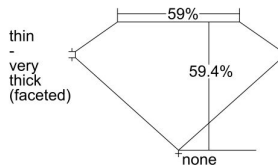

GIA®

FACSIMILE

GIA REPORT 1399170966

Verify this report at GIA.edu

GIA NATURAL DIAMOND DOSSIER®

June 22, 2021
GIA Report Number 1399170966
Shape and Cutting Style ..... Heart Brilliant
Measurements ..... 4.93 x 5.43 x 3.22 mm

GRADING RESULTS

Carat Weight ..... 0.47 carat
Color Grade ..... E
Clarity Grade VS1

ADDITIONAL GRADING INFORMATION

Polish ..... Excellent
Symmetry ..... Very Good
Fluorescence ..... Faint
Clarity Characteristics.... Feather, Cavity, Cloud, Indented Natural
Inscription(s): GIA 1399170966

PROPORTIONS

Profile not to actual proportions

GRADING SCALES

GIA COLOR SCALE		GIA CLARITY SCALE			
COLORLESS	D	VERY VERY SLIGHTLY INCLUDED	FLAWLESS		
	E		INTERNALLY FLAWLESS		
	F	VERY SLIGHTLY INCLUDED	VS₁		
	G		VS₂		
	H		VS₁		
	NEAR COLORLESS	I	SLIGHTLY INCLUDED	VS₂	
		J		SI₁	
		FAINT	K	INCLUDED	SI₂
			L		I₁
			M		I₂
VERT LIGHT	N	LIGHT	I₃		
	O				
	P				
	Q				
	R