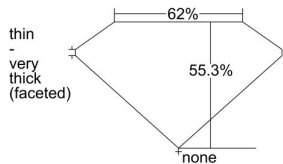

GIA®

FACSIMILE

GIA REPORT 1398564386

Verify this report at GIA.edu

GIA NATURAL DIAMOND DOSSIER®

August 31, 2021
GIA Report Number 1398564386
Shape and Cutting Style ..... Heart Brilliant
Measurements ..... 4.89 x 5.44 x 3.00 mm

GRADING RESULTS

Carat Weight ..... 0.46 carat
Color Grade ..... D
Clarity Grade S11

ADDITIONAL GRADING INFORMATION

Polish ..... Very Good
Symmetry ..... Good
Fluorescence ..... None
Clarity Characteristics..... Twinning Wisp, Feather
Inscription(s): GIA 1398564386

PROPORTIONS

Profile not to actual proportions

GRADING SCALES

GIA COLOR SCALE		GIA CLARITY SCALE			
COLORLESS	D	VERY VERY SLIGHTLY INCLUDED	FLAWLESS		
	E		INTERNALLY FLAWLESS		
	F	VERY SLIGHTLY INCLUDED	VVS₁		
	G		VVS₂		
	H		VS₁		
	NEAR COLORLESS	I	SLIGHTLY INCLUDED	VS₂	
		J		S1₁	
		FAINT	K	INCLUDED	S1₂
			L		I₁
			M		I₂
VERT LIGHT	N	LIGHT	I₃		
	O				
	P				
	Q				
	R