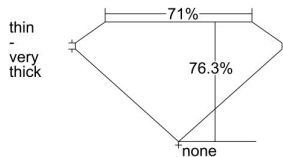

GIA®

FACSIMILE

GIA REPORT 1398409395

Verify this report at GIA.edu

GIA NATURAL DIAMOND DOSSIER®

July 09, 2021
GIA Report Number 1398409395
Shape and Cutting Style ..... Square Modified Brilliant
Measurements ..... 3.95 x 3.78 x 2.88 mm

GRADING RESULTS

Carat Weight ..... 0.40 carat
Color Grade ..... J
Clarity Grade VS1

ADDITIONAL GRADING INFORMATION

Polish ..... Very Good
Symmetry ..... Good
Fluorescence ..... Faint
Clarity Characteristics..... Crystal, Cloud, Indented Natural
Inscription(s): GIA 1398409395

PROPORTIONS

Profile not to actual proportions

GRADING SCALES

GIA COLOR SCALE		GIA CLARITY SCALE			
COLORLESS	D	VERY VERY SLIGHTLY INCLUDED	FLAWLESS		
	E		INTERNALLY FLAWLESS		
	F	VERY SLIGHTLY INCLUDED	VS₁		
	G		VS₂		
	H		VS₁		
	NEAR COLORLESS	I	SLIGHTLY INCLUDED	VS₂	
		J		SI₁	
		FAINT	K	INCLUDED	SI₂
			L		I₁
			M		I₂
VERY LIGHT	N	LIGHT	I₃		
	O				
	P				
	Q				
	R