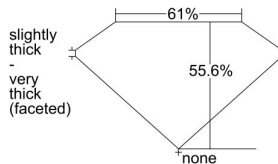

GIA®

FACSIMILE

GIA REPORT 1398227858

Verify this report at GIA.edu

GIA NATURAL DIAMOND DOSSIER®

July 26, 2021
GIA Report Number 1398227858
Shape and Cutting Style ..... Heart Brilliant
Measurements ..... 4.23 x 4.69 x 2.61 mm

GRADING RESULTS

Carat Weight ..... 0.30 carat
Color Grade ..... D
Clarity Grade VS1

ADDITIONAL GRADING INFORMATION

Polish ..... Very Good
Symmetry ..... Very Good
Fluorescence ..... Faint
Clarity Characteristics..... Crystal, Feather
Inscription(s): GIA 1398227858

PROPORTIONS

Profile not to actual proportions

GRADING SCALES

GIA COLOR SCALE		GIA CLARITY SCALE			
COLORLESS	D	VERY VERY SLIGHTLY INCLUDED	FLAWLESS		
	E		INTERNALLY FLAWLESS		
	F	VERY SLIGHTLY INCLUDED	VVS₁		
	G		VVS₂		
	H		VS₁		
	NEAR COLORLESS	I	SLIGHTLY INCLUDED	VS₂	
		J		SI₁	
		FAINT	K	INCLUDED	SI₂
			L		I₁
			M		I₂
VERT LIGHT	N		INCLUDED	I₃	
	O				
	P				
	Q				
	LIGHT		R		
		S			
		T			
V					
W					
X					
Y					
Z