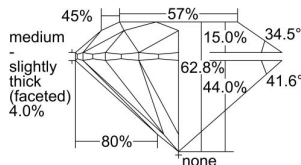

GIA®

FACSIMILE

GIA REPORT 1395871135

Verify this report at GIA.edu

GIA NATURAL DIAMOND DOSSIER®

August 10, 2021
GIA Report Number 1395871135
Shape and Cutting Style ..... Round Brilliant
Measurements ..... 5.15 - 5.17 x 3.24 mm

GRADING RESULTS

Carat Weight ..... 0.53 carat
Color Grade ..... D
Clarity Grade VS1
Cut Grade ..... Excellent

ADDITIONAL GRADING INFORMATION

Polish ..... Excellent
Symmetry ..... Excellent
Fluorescence ..... Faint
Clarity Characteristics ..... Crystal, Pinpoint
Inscription(s): GIA 1395871135

PROPORTIONS

Profile to actual proportions