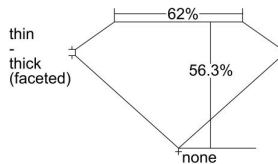

GIA®

FACSIMILE

GIA REPORT 1393621743

Verify this report at GIA.edu

GIA NATURAL DIAMOND DOSSIER®

August 31, 2021
GIA Report Number 1393621743
Shape and Cutting Style ..... Heart Brilliant
Measurements ..... 4.25 x 4.75 x 2.67 mm

GRADING RESULTS

Carat Weight ..... 0.32 carat
Color Grade ..... E
Clarity Grade SI2

ADDITIONAL GRADING INFORMATION

Polish ..... Excellent
Symmetry ..... Very Good
Fluorescence ..... None
Clarity Characteristics ..... Knot
Inscription(s): GIA 1393621743

PROPORTIONS

Profile not to actual proportions

GRADING SCALES

GIA COLOR SCALE		GIA CLARITY SCALE			
COLORLESS	D	VERY VERY SLIGHTLY INCLUDED	FLAWLESS		
	E		INTERNALLY FLAWLESS		
	F	VERY SLIGHTLY INCLUDED	VVS₁		
	G		VVS₂		
	H		VS₁		
	NEAR COLORLESS	I	SLIGHTLY INCLUDED	VS₂	
		J		SI₁	
		FAINT	K	INCLUDED	SI₂
			L		I₁
			M		I₂
VERT LIGHT	N	LIGHT	I₃		
	O				
	P				
	Q				
	R