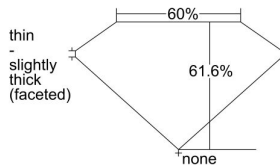

GIA®

FACSIMILE

GIA REPORT 1383608144

Verify this report at GIA.edu

GIA NATURAL DIAMOND DOSSIER®

June 10, 2021
GIA Report Number 1383608144
Shape and Cutting Style ..... Marquise Brilliant
Measurements ..... 7.70 x 3.93 x 2.42 mm

GRADING RESULTS

Carat Weight ..... 0.42 carat
Color Grade ..... D
Clarity Grade VS1

ADDITIONAL GRADING INFORMATION

Polish ..... Very Good
Symmetry ..... Very Good
Fluorescence ..... None
Clarity Characteristics ..... Crystal, Pinpoint
Inscription(s): GIA 1383608144

PROPORTIONS

Profile not to actual proportions

GRADING SCALES

GIA COLOR SCALE		GIA CLARITY SCALE	
COLORLESS	D	VERY VERY SLIGHTLY INCLUDED	FLAWLESS
	E		INTERNALLY FLAWLESS
	F		VVS₁
	G		VVS₂
	H		VS₁
	I		VS₂
	J		SI₁
	K		SI₂
	L		I₁
	M		I₂
NEAR COLORLESS	N	SLIGHTLY INCLUDED	I₃
	O		
	P		
	Q		
FAINT	R		
	S		
	T		
	U		
VERT LIGHT	V		
	W		
	X		
	Y		
LIGHT	Z