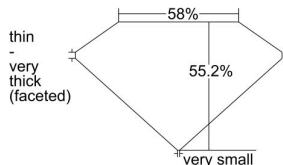

GIA®

FACSIMILE

GIA REPORT 1383094726

Verify this report at GIA.edu

GIA NATURAL DIAMOND DOSSIER®

March 22, 2021
GIA Report Number 1383094726
Shape and Cutting Style ..... Heart Brilliant
Measurements ..... 4.19 x 4.66 x 2.57 mm

GRADING RESULTS

Carat Weight ..... 0.30 carat
Color Grade ..... D
Clarity Grade SI1

ADDITIONAL GRADING INFORMATION

Polish ..... Excellent
Symmetry ..... Good
Fluorescence ..... None
Clarity Characteristics..... Feather, Cavity
Inscription(s): GIA 1383094726

PROPORTIONS

Profile not to actual proportions

GRADING SCALES

GIA COLOR SCALE		GIA CLARITY SCALE			
COLORLESS	D	VERY VERY SLIGHTLY INCLUDED	FLAWLESS		
	E		INTERNALLY FLAWLESS		
	F	VERY SLIGHTLY INCLUDED	VVS₁		
	G		VVS₂		
	H		VS₁		
	NEAR COLORLESS	I	VERY SLIGHTLY INCLUDED	VS₂	
		J		SI₁	
		FAINT	K	SLIGHTLY INCLUDED	SI₂
			L		I₁
			M		I₂
VERT LIGHT			N	INCLUDED	I₃
			O		
			P		
	Q				
LIGHT	R				
	S				
	T				
	U				
	V				
	W				
	X				
	Y				
	Z