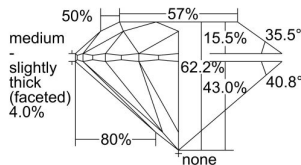

GIA®

FACSIMILE

GIA REPORT 1379630428

Verify this report at GIA.edu

GIA NATURAL DIAMOND DOSSIER®

February 17, 2021
GIA Report Number 1379630428
Shape and Cutting Style ..... Round Brilliant
Measurements ..... 3.90 - 3.92 x 2.43 mm

GRADING RESULTS

Carat Weight ..... 0.23 carat
Color Grade ..... E
Clarity Grade VS1
Cut Grade ..... Excellent

ADDITIONAL GRADING INFORMATION

Polish ..... Excellent
Symmetry ..... Excellent
Fluorescence ..... None
Clarity Characteristics..... Crystal, Pinpoint, Cloud
Inscription(s): GIA 1379630428

PROPORTIONS

Profile to actual proportions