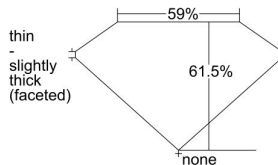

GIA®

FACSIMILE

GIA REPORT 1379393716

Verify this report at GIA.edu

GIA NATURAL DIAMOND DOSSIER®

January 25, 2021
GIA Report Number 1379393716
Shape and Cutting Style ..... Oval Brilliant
Measurements ..... 7.00 x 5.00 x 3.08 mm

GRADING RESULTS

Carat Weight ..... 0.70 carat
Color Grade ..... J
Clarity Grade S11

ADDITIONAL GRADING INFORMATION

Polish ..... Very Good
Symmetry ..... Very Good
Fluorescence ..... None
Clarity Characteristics ..... Cloud, Feather, Cavity
Inscription(s): GIA 1379393716

PROPORTIONS

Profile not to actual proportions

GRADING SCALES

GIA COLOR SCALE		GIA CLARITY SCALE	
COLORLESS	D	VERY VERY SLIGHTLY INCLUDED	FLAWLESS
	E		INTERNALLY FLAWLESS
	F		VVS₁
	G		VVS₂
	H		VS₁
	I		VS₂
	J		S1₁
	K		S1₂
	L		I₁
	M		I₂
NEAR COLORLESS	N	SLIGHTLY INCLUDED	I₃
	O		
	P		
	Q		
FAINT	R		
	S		
	T		
	U		
VERT LIGHT	V		
	W		
	X		
	Y		
LIGHT	Z