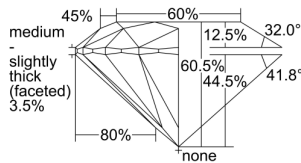

GIA®

FACSIMILE

GIA REPORT 1378804224

Verify this report at GIA.edu

GIA NATURAL DIAMOND DOSSIER®

March 02, 2021
GIA Report Number 1378804224
Shape and Cutting Style ..... Round Brilliant
Measurements ..... 3.98 - 4.01 x 2.41 mm

GRADING RESULTS

Carat Weight ..... 0.23 carat
Color Grade ..... E
Clarity Grade VVS2
Cut Grade ..... Excellent

ADDITIONAL GRADING INFORMATION

Polish ..... Excellent
Symmetry ..... Excellent
Fluorescence ..... Faint
Clarity Characteristics..... Pinpoint, Needle, Internal Graining
Inscription(s): GIA 1378804224

PROPORTIONS

Profile to actual proportions

GRADING SCALES

GIA COLOR SCALE	GIA CLARITY SCALE	GIA CUT SCALE	
D	FLAWLESS	EXCELLENT	
E	INTERNALLY FLAWLESS		
F		VVS₁	VERY GOOD
G	VVS₂		
H	VS₁	GOOD	
I	VS₂		
J	SI₁	FAIR	
K	SI₂		
L	I₁	POOR	
M			
N			
O	I₂		
P			
Q	I₃		
R			
S			
T			
U			
V			
W			
X			
Y			
Z