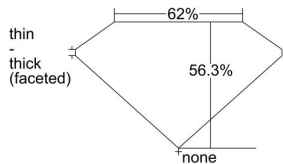

GIA®

FACSIMILE

GIA REPORT 1378395338

Verify this report at GIA.edu

GIA NATURAL DIAMOND DOSSIER®

January 27, 2021
GIA Report Number 1378395338
Shape and Cutting Style ..... Heart Brilliant
Measurements ..... 5.99 x 6.75 x 3.80 mm

GRADING RESULTS

Carat Weight ..... 0.90 carat
Color Grade ..... H
Clarity Grade SI1

ADDITIONAL GRADING INFORMATION

Polish ..... Very Good
Symmetry ..... Good
Fluorescence ..... Faint
Clarity Characteristics..... Feather, Cloud, Indented Natural
Inscription(s): GIA 1378395338

PROPORTIONS

Profile not to actual proportions

GRADING SCALES

GIA COLOR SCALE		GIA CLARITY SCALE			
COLORLESS	D	VERY VERY SLIGHTLY INCLUDED	FLAWLESS		
	E		INTERNALLY FLAWLESS		
	F	VERY SLIGHTLY INCLUDED	VVS₁		
	G		VVS₂		
	H		VS₁		
	NEAR COLORLESS	I	SLIGHTLY INCLUDED	VS₂	
		J		SI₁	
		FAINT	K	INCLUDED	SI₂
			L		I₁
			M		I₂
VERT LIGHT	N	LIGHT	I₃		
	O				
	P				
	Q				
	R