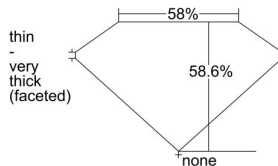

GIA®

FACSIMILE

GIA REPORT 1378144451

Verify this report at GIA.edu

GIA NATURAL DIAMOND DOSSIER®

January 13, 2021
GIA Report Number 1378144451
Shape and Cutting Style ..... Oval Brilliant
Measurements ..... 5.36 x 3.74 x 2.19 mm

GRADING RESULTS

Carat Weight ..... 0.30 carat
Color Grade ..... K
Clarity Grade I1

ADDITIONAL GRADING INFORMATION

Polish ..... Excellent
Symmetry ..... Very Good
Fluorescence ..... Strong Blue
Clarity Characteristics ..... Feather, Crystal
Inscription(s): GIA 1378144451

PROPORTIONS

Profile not to actual proportions

GRADING SCALES

GIA COLOR SCALE		GIA CLARITY SCALE			
COLORLESS	D	VERY VERY SLIGHTLY INCLUDED	FLAWLESS		
	E		INTERNALLY FLAWLESS		
	F		VVS₁		
	G		VVS₂		
	NEAR COLORLESS	H	VERY SLIGHTLY INCLUDED	VS₁	
		I		VS₂	
		FAINT	J	SLIGHTLY INCLUDED	S₁
			K		S₂
	L		I₁		
	VERT LIGHT		M	INCLUDED	I₂
N			I₃		
O					
P					
LIGHT	Q				
	R				
	S				
	T				
	U				
	V				
	W				
	X				
	Y				
	Z