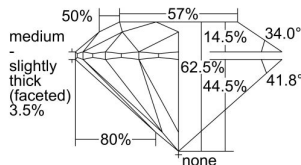

GIA®

FACSIMILE

GIA REPORT 1375962745

Verify this report at GIA.edu

GIA NATURAL DIAMOND DOSSIER®

April 13, 2021
GIA Report Number 1375962745
Shape and Cutting Style ..... Round Brilliant
Measurements ..... 5.27 - 5.30 x 3.30 mm

GRADING RESULTS

Carat Weight ..... 0.56 carat
Color Grade ..... E
Clarity Grade VVS2
Cut Grade ..... Excellent

ADDITIONAL GRADING INFORMATION

Polish ..... Excellent
Symmetry ..... Excellent
Fluorescence ..... Faint
Clarity Characteristics..... Needle, Cloud, Pinpoint
Inscription(s): GIA 1375962745

PROPORTIONS

Profile to actual proportions

GRADING SCALES

GIA COLOR SCALE	GIA CLARITY SCALE	GIA CUT SCALE	
D	FLAWLESS	EXCELLENT	
E	INTERNALLY FLAWLESS		
F		VVS₁	VERY GOOD
G	VVS₂		
H	VS₁	GOOD	
I	VS₂		
J	SI₁	FAIR	
K	SI₂		
L	I₁	POOR	
M	I₂		
N	I₃		
O			
P			
Q			
R			
S			
T			
U			
V			
W			
X			
Y			
Z