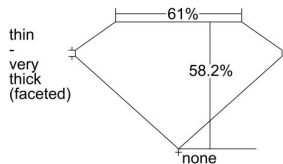

GIA®

FACSIMILE

GIA REPORT 1368911124

Verify this report at GIA.edu

GIA NATURAL DIAMOND DOSSIER®

December 10, 2020
GIA Report Number 1368911124
Shape and Cutting Style ..... Heart Brilliant
Measurements ..... 4.00 x 4.72 x 2.75 mm

GRADING RESULTS

Carat Weight ..... 0.30 carat
Color Grade ..... D
Clarity Grade VS1

ADDITIONAL GRADING INFORMATION

Polish ..... Very Good
Symmetry ..... Good
Fluorescence ..... None
Clarity Characteristics ..... Cloud
Inscription(s): GIA 1368911124

PROPORTIONS

Profile not to actual proportions

GRADING SCALES

GIA COLOR SCALE		GIA CLARITY SCALE			
COLORLESS	D	VERY VERY SLIGHTLY INCLUDED	FLAWLESS		
	E		INTERNALLY FLAWLESS		
	F	VERY SLIGHTLY INCLUDED	VVS₁		
	G		VVS₂		
	H		VS₁		
	NEAR COLORLESS	I	SLIGHTLY INCLUDED	VS₂	
		J		SI₁	
		FAINT	K	INCLUDED	SI₂
			L		I₁
			M		I₂
VERTICALLY LIGHT	N	INCLUDED	I₃		
	O				
	P				
	Q				
	R				
LIGHT	S				
	T				
	U				
	V				
	W				
	X				
	Y				
	Z