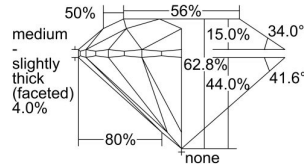

GIA®

FACSIMILE

GIA REPORT 1368829959

Verify this report at GIA.edu

GIA NATURAL DIAMOND DOSSIER®

December 02, 2020
GIA Report Number 1368829959
Shape and Cutting Style ..... Round Brilliant
Measurements ..... 4.28 - 4.31 x 2.70 mm

GRADING RESULTS

Carat Weight ..... 0.30 carat
Color Grade ..... D
Clarity Grade VS1
Cut Grade ..... Excellent

ADDITIONAL GRADING INFORMATION

Polish ..... Excellent
Symmetry ..... Very Good
Fluorescence ..... Faint
Clarity Characteristics..... Crystal, Cloud, Needle, Pinpoint
Inscription(s): GIA 1368829959

PROPORTIONS

Profile to actual proportions

GRADING SCALES

GIA COLOR SCALE	GIA CLARITY SCALE	GIA CUT SCALE
COLOURLESS	FLAWLESS	EXCELLENT
D	INTERNALLY FLAWLESS	
E	VVS₁	VERY GOOD
F		
G	VVS₂	
H	VS₁	GOOD
I		
J	VS₂	
K	SI₁	FAIR
L		
M	SI₂	
N	I₁	POOR
O		
P	I₂	
Q	I₃	
R		
S		
T		
U		
V		
W		
X		
Y		
Z