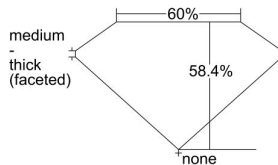

GIA®

FACSIMILE

GIA REPORT 1368780114

Verify this report at GIA.edu

GIA NATURAL DIAMOND DOSSIER®

November 27, 2020
GIA Report Number 1368780114
Shape and Cutting Style ..... Heart Brilliant
Measurements ..... 4.93 x 5.50 x 3.22 mm

GRADING RESULTS

Carat Weight ..... 0.50 carat
Color Grade ..... E
Clarity Grade SI1

ADDITIONAL GRADING INFORMATION

Polish ..... Excellent
Symmetry ..... Very Good
Fluorescence ..... None
Clarity Characteristics ..... Cloud, Crystal
Inscription(s): GIA 1368780114

PROPORTIONS

Profile not to actual proportions

GRADING SCALES

GIA COLOR SCALE		GIA CLARITY SCALE			
COLORLESS	D	VERY VERY SLIGHTLY INCLUDED	FLAWLESS		
	E		INTERNALLY FLAWLESS		
	F	VERY SLIGHTLY INCLUDED	VVS₁		
	G		VVS₂		
	H		VS₁		
	NEAR COLORLESS	I	SLIGHTLY INCLUDED	VS₂	
		J		SI₁	
		FAINT	K	INCLUDED	SI₂
			L		I₁
			M		I₂
VERT LIGHT	N	INCLUDED	I₃		
	O				
	P				
	Q				
	R				
LIGHT	S				
	T				
	U				
	V				
	W				
X					
Y					
Z