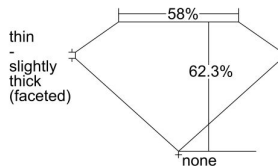

GIA®

FACSIMILE

GIA REPORT 1368228133

Verify this report at GIA.edu

GIA NATURAL DIAMOND DOSSIER®

October 08, 2020
GIA Report Number 1368228133
Shape and Cutting Style ..... Oval Brilliant
Measurements ..... 5.85 x 4.21 x 2.63 mm

GRADING RESULTS

Carat Weight ..... 0.40 carat
Color Grade ..... D
Clarity Grade SI1

ADDITIONAL GRADING INFORMATION

Polish ..... Excellent
Symmetry ..... Excellent
Fluorescence ..... Faint
Clarity Characteristics ..... Feather, Crystal
Inscription(s): GIA 1368228133

PROPORTIONS

Profile not to actual proportions

GRADING SCALES

GIA COLOR SCALE		GIA CLARITY SCALE	
COLORLESS	D	VERY VERY SLIGHTLY INCLUDED	FLAWLESS
	E		INTERNALLY FLAWLESS
	F		VVS₁
	G		VVS₂
	H		VS₁
	I		VS₂
	J		SI₁
	K		SI₂
	L		I₁
	M		I₂
NEAR COLORLESS	N	SLIGHTLY INCLUDED	I₃
	O		
	P		
	Q		
FAINT	R	INCLUDED	
	S		
	T		
	U		
VERT LIGHT	V		
	W		
	X		
	Y		
LIGHT	Z