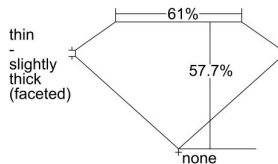

GIA®

FACSIMILE

GIA REPORT 1368135741

Verify this report at GIA.edu

GIA NATURAL DIAMOND DOSSIER®

September 29, 2020
GIA Report Number 1368135741
Shape and Cutting Style ..... Oval Brilliant
Measurements ..... 6.37 x 4.43 x 2.56 mm

GRADING RESULTS

Carat Weight ..... 0.46 carat
Color Grade ..... D
Clarity Grade VS1

ADDITIONAL GRADING INFORMATION

Polish ..... Excellent
Symmetry ..... Excellent
Fluorescence ..... None
Clarity Characteristics.....Crystal, Indented Natural, Pinpoint
Inscription(s): GIA 1368135741

PROPORTIONS

Profile not to actual proportions

GRADING SCALES

GIA COLOR SCALE		GIA CLARITY SCALE			
COLORLESS	D	VERY VERY SLIGHTLY INCLUDED	FLAWLESS		
	E		INTERNALLY FLAWLESS		
	F	VERY SLIGHTLY INCLUDED	VVS₁		
	G		VVS₂		
	H		VS₁		
	NEAR COLORLESS	I	SLIGHTLY INCLUDED	VS₂	
		J		SI₁	
		FAINT	K	INCLUDED	SI₂
			L		I₁
			M		I₂
VERTICALLY LIGHT	N	LIGHT	I₃		
	O				
	P				
	Q				
	R