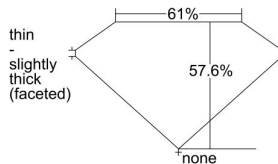

GIA®

FACSIMILE

GIA REPORT 1367570868

Verify this report at GIA.edu

GIA NATURAL DIAMOND DOSSIER®

November 06, 2020
GIA Report Number 1367570868
Shape and Cutting Style ..... Heart Brilliant
Measurements ..... 4.42 x 4.90 x 2.82 mm

GRADING RESULTS

Carat Weight ..... 0.35 carat
Color Grade ..... F
Clarity Grade S11

ADDITIONAL GRADING INFORMATION

Polish ..... Very Good
Symmetry ..... Very Good
Fluorescence ..... Faint
Clarity Characteristics..... Feather, Cloud, Crystal
Inscription(s): GIA 1367570868

PROPORTIONS

Profile not to actual proportions

GRADING SCALES

GIA COLOR SCALE		GIA CLARITY SCALE			
COLORLESS	D	VERY VERY SLIGHTLY INCLUDED	FLAWLESS		
	E		INTERNALLY FLAWLESS		
	F		VVS₁		
	NEAR COLORLESS	G	VERY SLIGHTLY INCLUDED	VVS₂	
		H		VS₁	
		FAINT	I	SLIGHTLY INCLUDED	VS₂
			J		S1₁
			K		S1₂
	VERT LIGHT	L	INCLUDED	I₁	
		M		I₂	
N		I₃			
LIGHT		O			
		P			
		Q			
		R