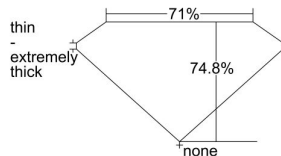

GIA®

FACSIMILE

GIA REPORT 1365483171

Verify this report at GIA.edu

GIA NATURAL DIAMOND DOSSIER®

October 31, 2020
GIA Report Number 1365483171
Shape and Cutting Style ..... Square Modified Brilliant
Measurements ..... 3.86 x 3.86 x 2.89 mm

GRADING RESULTS

Carat Weight ..... 0.40 carat
Color Grade ..... G
Clarity Grade VS1

ADDITIONAL GRADING INFORMATION

Polish ..... Very Good
Symmetry ..... Very Good
Fluorescence ..... Faint
Clarity Characteristics ..... Crystal, Needle
Inscription(s): GIA 1365483171

PROPORTIONS

Profile not to actual proportions

GRADING SCALES

GIA COLOR SCALE		GIA CLARITY SCALE			
COLORLESS	D	VERY VERY SLIGHTLY INCLUDED	FLAWLESS		
	E		INTERNALLY FLAWLESS		
	F	VERY SLIGHTLY INCLUDED	VVS₁		
	G		VVS₂		
	H		VS₁		
	NEAR COLORLESS	I	SLIGHTLY INCLUDED	VS₂	
		J		SI₁	
		FAINT	K	INCLUDED	SI₂
			L		I₁
			M		I₂
VERT LIGHT	N		INCLUDED	I₃	
	O				
	P				
	Q				
	LIGHT		R		
		S			
		T			
U					
V					
W					
X					
Y					
Z