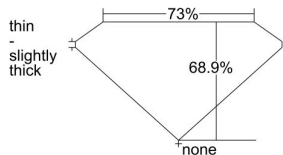

GIA®

FACSIMILE

GIA REPORT 1365304289

Verify this report at GIA.edu

GIA NATURAL DIAMOND DOSSIER®

October 19, 2020
GIA Report Number 1365304289
Shape and Cutting Style ..... Square Modified Brilliant
Measurements ..... 3.79 x 3.72 x 2.56 mm

GRADING RESULTS

Carat Weight ..... 0.30 carat
Color Grade I
Clarity Grade VS1

ADDITIONAL GRADING INFORMATION

Polish ..... Very Good
Symmetry ..... Good
Fluorescence ..... None
Clarity Characteristics ..... Crystal
Inscription(s): GIA 1365304289

PROPORTIONS

Profile not to actual proportions

GRADING SCALES

GIA COLOR SCALE		GIA CLARITY SCALE			
COLORLESS	D	VERY VERY SLIGHTLY INCLUDED	FLAWLESS		
	E		INTERNALLY FLAWLESS		
	F		VVS₁		
	NEAR COLORLESS	G	VERY SLIGHTLY INCLUDED	VVS₂	
		H		VS₁	
		FAINT	I	SLIGHTLY INCLUDED	VS₂
			J		SI₁
	K		SI₂		
	VERT LIGHT		L	INCLUDED	I₁
			M		I₂
N			I₃		
O					
P					
Q					
R					
LIGHT	S				
	T				
	U				
	V				
	W				
	X				
	Y				
	Z