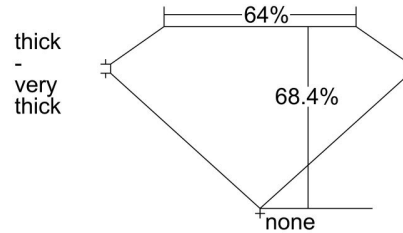

GIA NATURAL DIAMOND GRADING REPORT

October 20, 2020  
 GIA Report Number ..... 1363322479  
 Shape and Cutting Style ..... Cut-Cornered Rectangular  
 Modified Brilliant  
 Measurements ..... 6.46 x 5.11 x 3.50 mm

GRADING RESULTS

Carat Weight ..... 1.01 carat  
 Color Grade ..... H  
 Clarity Grade ..... SI2

ADDITIONAL GRADING INFORMATION

Polish ..... Excellent  
 Symmetry ..... Excellent  
 Fluorescence ..... Faint  
 Inscription(s): GIA 1363322479

**Comments:** Additional clouds are not shown. Pinpoints are not shown.

PROPORTIONS

Profile not to actual proportions

CLARITY CHARACTERISTICS

KEY TO SYMBOLS\*

-  Feather
-  Crystal
-  Cloud
-  Indented Natural
-  Natural

\* Red symbols denote internal characteristics (inclusions). Green or black symbols denote external characteristics (blemishes). Diagram is an approximate representation of the diamond, and symbols shown indicate type, position, and approximate size of clarity characteristics. All clarity characteristics may not be shown. Details of finish are not shown.